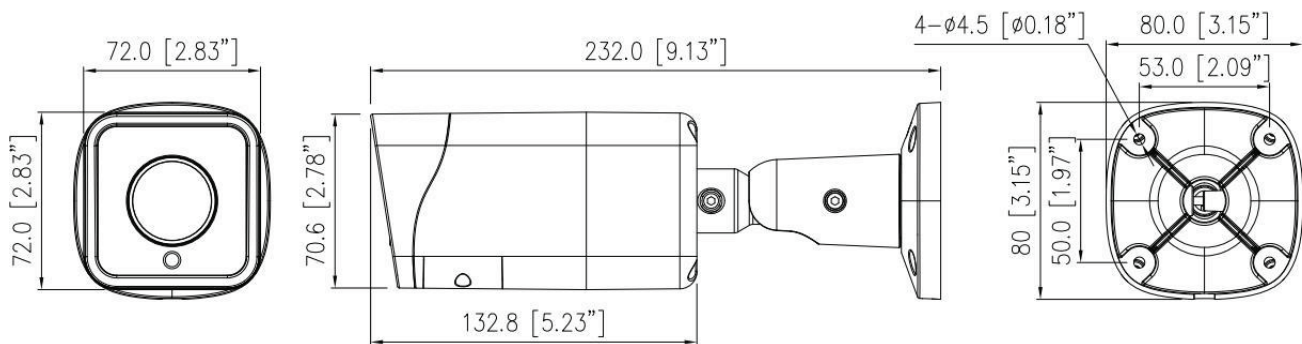

### Key Features

- 1/2.8" progressive scan CMOS
- Max. 5MP(2592×1944) @25/30 fps resolution
- 2.7 to 13.5 mm motorized lens
- True WDR, 3D DNR, ROI, HLC, BLC, Defog
- Support face, human, vehicle detection and capture
- Intelligent analytics: intrusion, single line crossing, double line crossing, loitering, wrong-way, people counting
- 1/1 audio in/out, 1/1 alarm in/out
- Built-in SD card slot
- Smart IR distance up to 40 m
- IP67

# Specification

Camera					
Image Sensor	1/2.8" Progressive Scan CMOS				
Max. Resolution	5MP (2592 × 1944)				
Electronic Shutter	Auto/Manual, 1/5 to 1/20,000 s				
Min. illumination	Color: 0.03 Lux @ (F1.6, AGC ON), B/W: 0 Lux @ (IR LED ON)				
Day & Night	IR cut filter				
Angle Adjustment	Pan: 0° to 360°, Tilt: 0° to 90°, Rotation: 0° to 360°				
Lens					
Lens Type	Motorized focus				
Iris	Fixed Iris				
Focal Length	2.7 to 13.5 mm				
F Number	F1.6				
Angle of View	H: 93.8° to 26.9°, V: 68.3° to 20.1°				
DORI					
DORI Distance	Lens	Detect	Observe	Recognize	Identify
	Wide	72 m (236.2 ft)	28.8 m (94.5 ft)	14.4 m (47.2 ft)	7.2 m (23.6 ft)
	Tele	216 m (708.6 ft)	86.4 m (283.5 ft)	43.2 m (141.7 ft)	21.6 m (70.9 ft)
Illuminator					
Illuminator Type	IR				
Illumination Distance	Up to 40 m (131.2 ft)				
Illumination On/Off Control	Auto/Manual				
Video					
Streaming Capability	3 Streams				
Stream/Frame Rate	Stream1: 2592 × 1944, 2592 × 1520, 1920 × 1080, 1280 × 720 @25/30 fps Stream2: D1, VGA, CIF @25/30 fps Stream3: VGA, CIF, QVGA @25/30 fps				
Bit Rate Control	CBR/VBR				
Bit Rate	Stream1: 200 kbps to 12 Mbps Stream2: 100 kbps to 6 Mbps Stream3: 100 kbps to 3 Mbps				
Region of Interest	Off/On (8 areas, Rectangle)				
Smart Encode	Support				
Audio					
Compression	G.711, RAW_PCM				
Bit Rate	64Kbps (G.711), 128Kps (RAW_PCM)				
Image					
Image Adjustment	Brightness, Sharpness, Contrast, Saturation adjustable				
Aisle Mode	Support				

## Dimensions (mm)