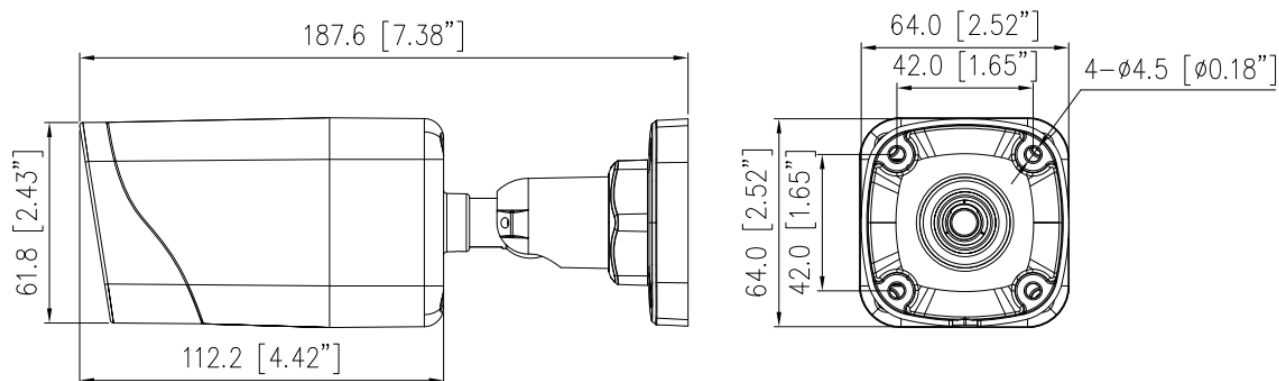

Dimensions (mm)

Accessories

Optional :